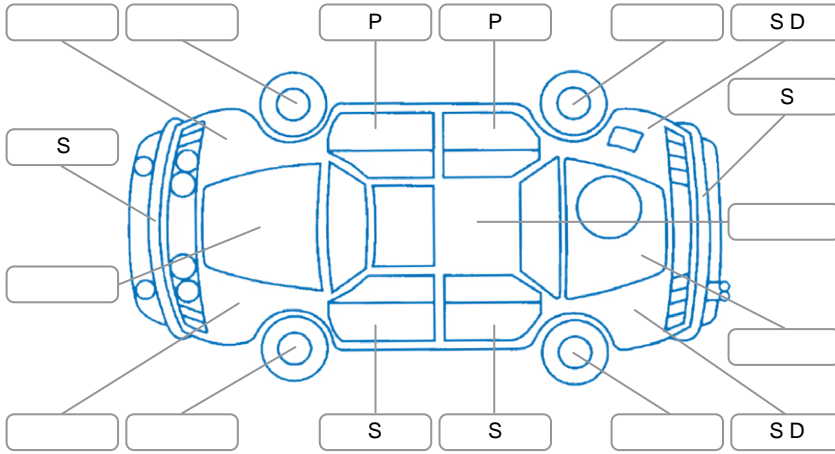

Report ID:	26,114,485	Version:	3
Created:	21 Apr 2026		

Make:	Mitsubishi	Model:	Express
Body Style:	Van	Year:	2022
Rego No.:	PFQ21	Rego Expiry:	09 May 2026
WoF Expiry:	05 May 2027	Odometer:	35,307 Kms
Good No.:	26114485	VIN:	JMFKFL002NS003903
Next Service:	43000	Service History:	Yes

Key

S = Scratch R = Rust C = Crack * = Decals W = Significant scuffs
 D = Dent PT = Paint defect P = Pin dent SC = Stone Chips

Note: some defects and blemishes may not be displayed in the diagram

Body Inspection Comments

Conditions During Body Inspection: Wet

Under Carriage and Under Bonnet Inspection Comments

Front wheel drive

Interior Comments

Seats:	Good
Carpets:	Good
Panels:	Good
Dashboard:	Good

General Comments

Road Conditions During Test Drive	Wet		
Engine Timing Mechanism	Timing Chain		
Evidence of Cam Belt Replacement	<input type="checkbox"/> Yes	<input type="checkbox"/> No	Kms
Inspected by:	Xinghui Lin		
Published by:	Kenneth Mak		
Inspection Date:	10 Apr 2026		