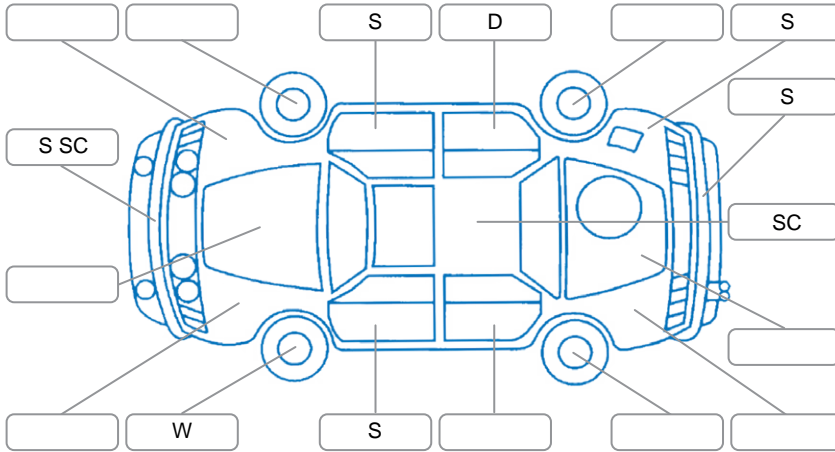

Report ID:	26,114,437	Version:	1
Created:	09 Apr 2026		

Make:	Toyota	Model:	Corolla
Body Style:	Hatchback	Year:	2019
Rego No.:	LWZ262	Rego Expiry:	20 Jan 2027
WoF Expiry:	05 Jan 2027	Odometer:	92,985 Kms
Good No.:	26114437	VIN:	JTNK43BE803017419
Next Service:	100000	Service History:	Yes

Key

S = Scratch R = Rust C = Crack * = Decals W = Significant scuffs
 D = Dent PT = Paint defect P = Pin dent SC = Stone Chips

Note: some defects and blemishes may not be displayed in the diagram

Body Inspection Comments