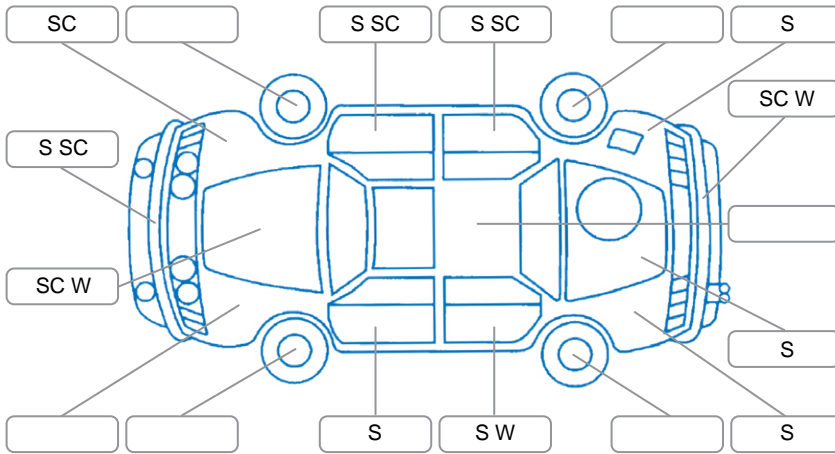

Report ID:	26,114,428	Version:	1
Created:	08 Apr 2026		

Make:	Ssangyong	Model:	Korando
Body Style:	SUV	Year:	2020
Rego No.:	NEM141	Rego Expiry:	01 May 2026
WoF Expiry:	26 Sep 2026	Odometer:	51,274 Kms
Good No.:	26114428	VIN:	KPT70A1YSLP043846
Next Service:	Tag too faded to read	Service History:	No

Key
 S = Scratch R = Rust C = Crack * = Decals W = Significant scuffs
 D = Dent PT = Paint defect P = Pin dent SC = Stone Chips

Note: some defects and blemishes may not be displayed in the diagram

Body Inspection Comments

Conditions During Body Inspection: Wet

Under Carriage and Under Bonnet Inspection Comments

Interior Comments

Seats:	Good
Carpets:	Good
Panels:	Good
Dashboard:	Good

General Comments

Right headlight scuffed

Road Conditions During Test Drive	Wet		
Engine Timing Mechanism	Timing Chain		
Evidence of Cam Belt Replacement	<input type="checkbox"/> Yes	<input type="checkbox"/> No	Kms
Inspected by:	Jaden Jenkins		
Published by:	Jaden Jenkins		
Inspection Date:	08 Apr 2026		