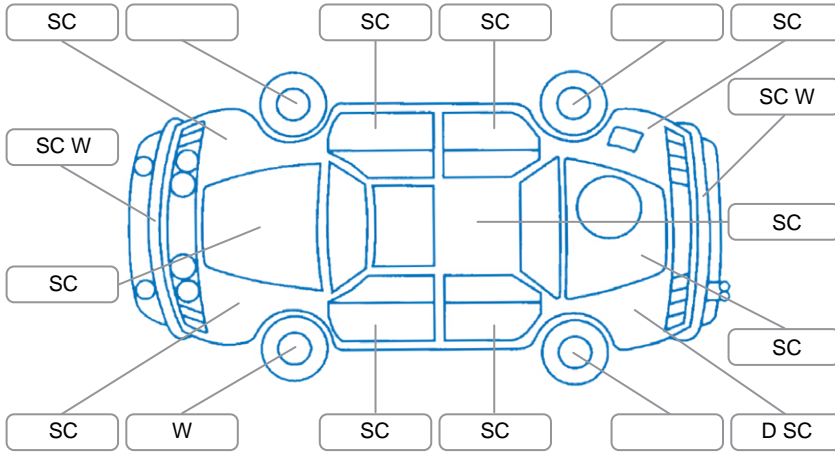

Report ID:	26,114,400	Version:	1
Created:	10 Apr 2026		

Make:	Holden	Model:	Captiva 7
Body Style:	SUV	Year:	2017
Rego No.:	KRW88	Rego Expiry:	04 Jul 2026
WoF Expiry:	22 Jul 2026	Odometer:	136,904 Kms
Good No.:	26114400	VIN:	KL3CD2659GB539280
Next Service:	143,000 Kms	Service History:	Yes

Key

S = Scratch R = Rust C = Crack * = Decals W = Significant scuffs
 D = Dent PT = Paint defect P = Pin dent SC = Stone Chips

Note: some defects and blemishes may not be displayed in the diagram

Body Inspection Comments

Holes in bumper
 Holes in roof

Conditions During Body Inspection

Dry

Under Carriage and Under Bonnet Inspection Comments

Engine Oil Leak, Further Investigation Required

Interior Comments

Seats:	Good
Carpets:	Good
Panels:	Good
Dashboard:	Good