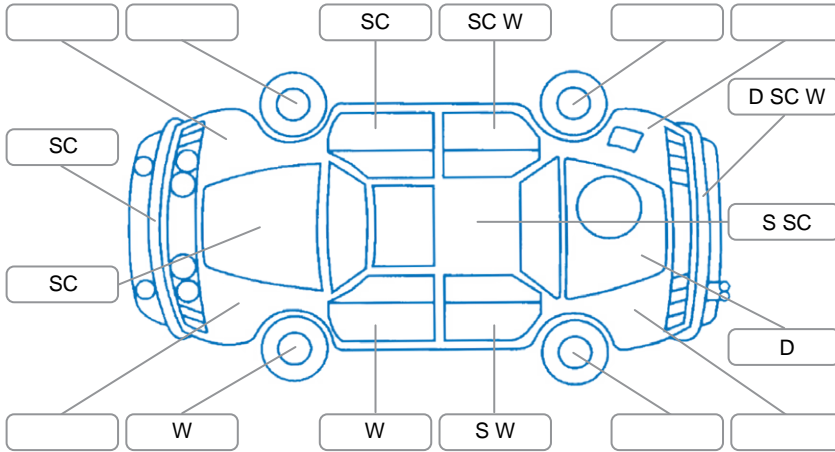

Report ID:	26,114,382	Version:	2
Created:	19 May 2026		

Make:	Toyota	Model:	Alphard
Body Style:	Wagon	Year:	2010
Rego No.:	JHD532	Rego Expiry:	23 Apr 2026
WoF Expiry:	19 Dec 2026	Odometer:	255,498 Kms
Good No.:	26114382	VIN:	7AT0H64EX15037509
Next Service:	260,885 Kms	Service History:	No

Key

S = Scratch R = Rust C = Crack * = Decals W = Significant scuffs
 D = Dent PT = Paint defect P = Pin dent SC = Stone Chips

Note: some defects and blemishes may not be displayed in the diagram

Body Inspection Comments

Rear bumper to refit, One Head rest missing for the seat on the last row

Conditions During Body Inspection

Wet

Under Carriage and Under Bonnet Inspection Comments

Minor engine Oil leak, further investigation recommended.