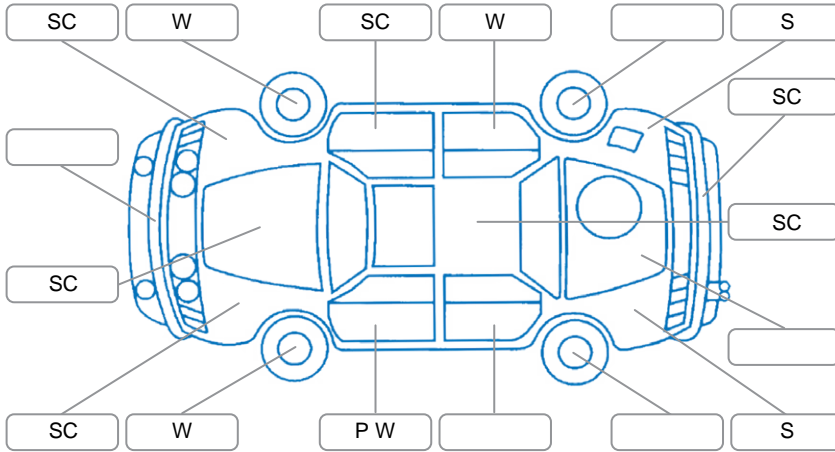

Report ID:	26,114,376	Version:	1
Created:	07 Apr 2026		

Make:	Toyota	Model:	Camry
Body Style:	Sedan	Year:	2017
Rego No.:	PGL367	Rego Expiry:	26 May 2026
WoF Expiry:		Odometer:	154,363 Kms
Good No.:	26114376	VIN:	7AT0H604X22057480
Next Service:	148,900 Kms	Service History:	No

Key

S = Scratch R = Rust C = Crack * = Decals W = Significant scuffs
D = Dent PT = Paint defect P = Pin dent SC = Stone Chips

Note: some defects and blemishes may not be displayed in the diagram

Body Inspection Comments

Conditions During Body Inspection

Dry

Under Carriage and Under Bonnet Inspection Comments

Interior Comments

Seats:	Good
Carpets:	Good
Panels:	Good
Dashboard:	Good

General Comments

Road Conditions During Test Drive	Wet	
Engine Timing Mechanism	Timing Chain	
Evidence of Cam Belt Replacement	<input type="checkbox"/> Yes <input type="checkbox"/> No	Kms
Inspected by:	Jaden Jenkins	
Published by:	Jaden Jenkins	
Inspection Date:	07 Apr 2026	