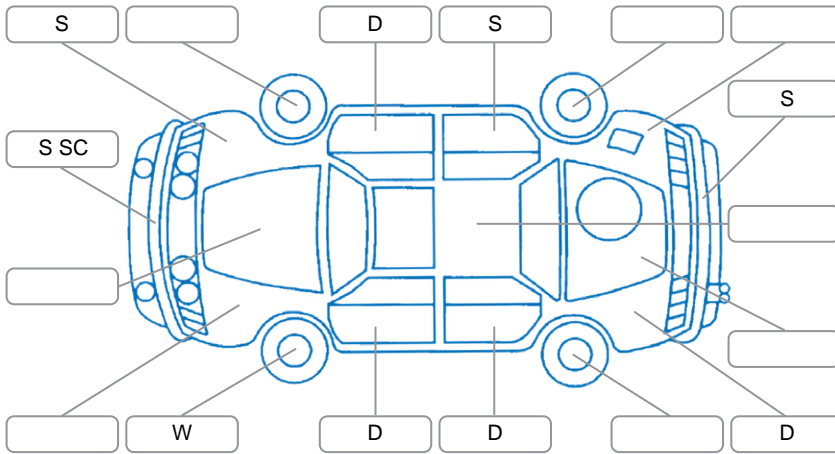

Report ID:	26,114,369	Version:	1
Created:	07 Apr 2026		

Make:	Toyota	Model:	Corolla
Body Style:	Hatchback	Year:	2022
Rego No.:	QBZ575	Rego Expiry:	03 Oct 2026
WoF Expiry:	28 Mar 2027	Odometer:	82,371 Kms
Good No.:	26114369	VIN:	JTNK93BEX03041139
Next Service:	95000	Service History:	Yes

Key
 S = Scratch R = Rust C = Crack * = Decals W = Significant scuffs
 D = Dent PT = Paint defect P = Pin dent SC = Stone Chips

Note: some defects and blemishes may not be displayed in the diagram

Body Inspection Comments

Minor stone chips on front windscreen

Conditions During Body Inspection

Wet

Under Carriage and Under Bonnet Inspection Comments

Front wheel drive

Interior Comments

Seats:	Good
Carpets:	driver side carpet torn
Panels:	Good
Dashboard:	Good