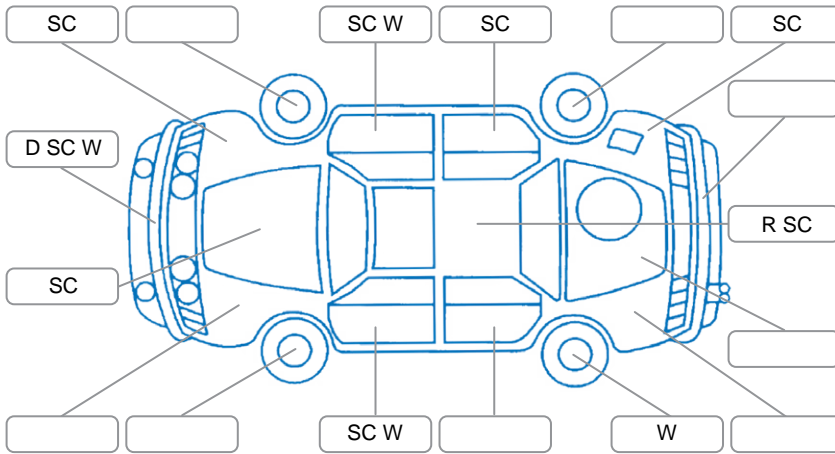

**Key**  
 S = Scratch    R = Rust    C = Crack    \* = Decals    W = Significant scuffs  
 D = Dent    PT = Paint defect    P = Pin dent    SC = Stone Chips

Note: some defects and blemishes may not be displayed in the diagram

### Body Inspection Comments

Left rear tyre, outer edge wear

Conditions During Body Inspection

Wet

### General Comments

Stone chips in front windscreen, in and out of CVA

Road Conditions During Test Drive	Wet
Engine Timing Mechanism	Timing Chain
Evidence of Cam Belt Replacement	<input type="checkbox"/> Yes <input type="checkbox"/> No    Kms
Inspected by:	Jaden Jenkins
Published by:	Jaden Jenkins
Inspection Date:	08 Apr 2026