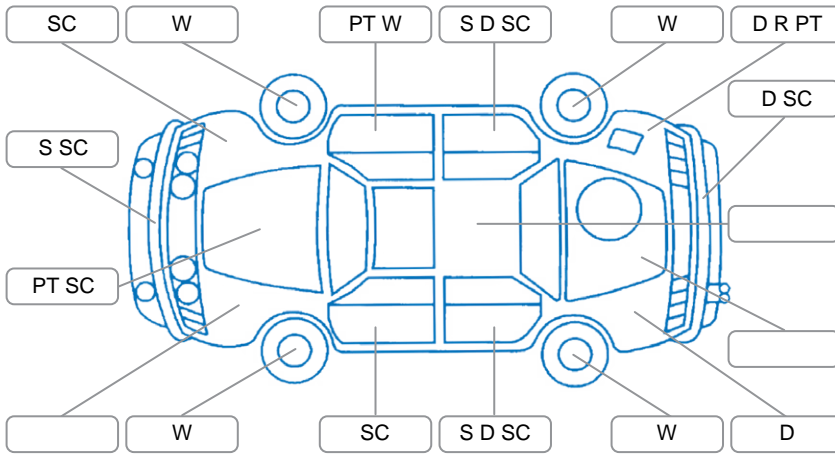

Key
 S = Scratch R = Rust C = Crack * = Decals W = Significant scuffs
 D = Dent PT = Paint defect P = Pin dent SC = Stone Chips

Note: some defects and blemishes may not be displayed in the diagram

Body Inspection Comments

Left front tyre outer edge wear

Conditions During Body Inspection

Under Carriage and Under Bonnet Inspection Comments

Underbody surface rust

Interior Comments

Seats:	Good
Carpets:	Average
Panels:	Average
Dashboard:	Average