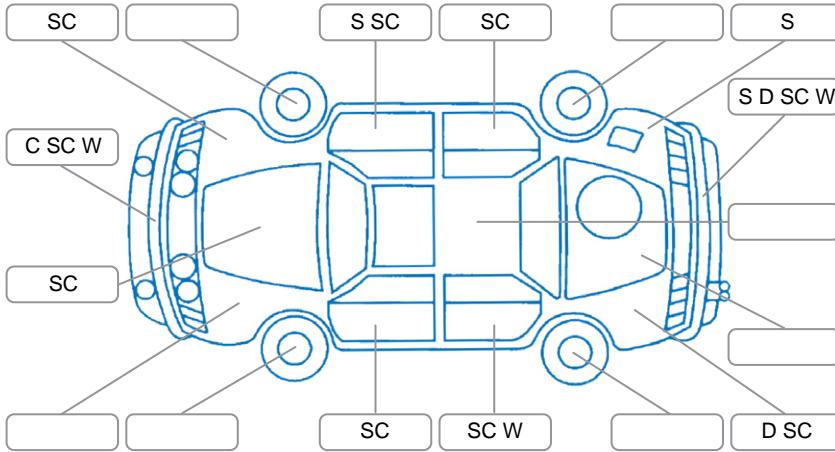

Report ID:	26,114,311	Version:	1
Created:	02 Apr 2026		

Make:	Mitsubishi	Model:	ASX
Body Style:	SUV	Year:	2018
Rego No.:	LWT757	Rego Expiry:	20 Dec 2026
WoF Expiry:	13 Jan 2027	Odometer:	157,762 Kms
Good No.:	26114311	VIN:	JMFXLGA8WKU000332
Next Service:	165,000 Kms	Service History:	Yes

**Key**

S = Scratch    R = Rust    C = Crack    \* = Decals    W = Significant scuffs  
 D = Dent    PT = Paint defect    P = Pin dent    SC = Stone Chips

Note: some defects and blemishes may not be displayed in the diagram