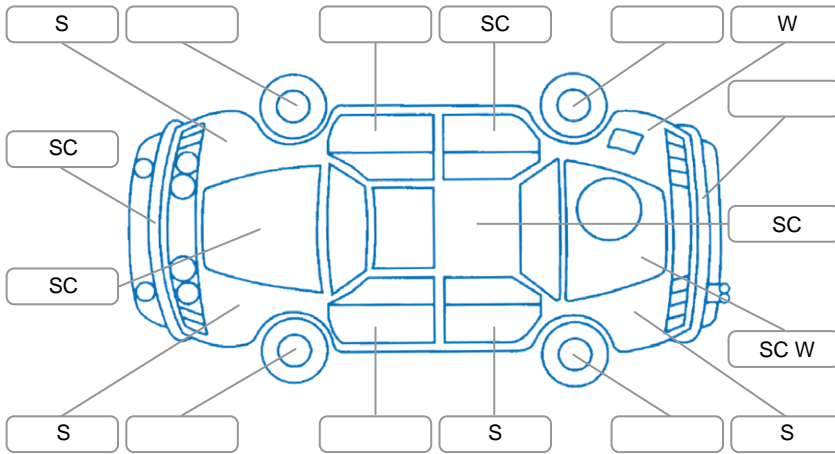

Report ID:	26,114,245	Version:	1
Created:	01 Apr 2026		

Make:	Nissan	Model:	Navara
Body Style:	Utility	Year:	2023
Rego No.:	PLY778	Rego Expiry:	23 Jan 2027
WoF Expiry:	23 Jan 2027	Odometer:	42,038 Kms
Good No.:	26114245	VIN:	MNTCBAD23A0003992
Next Service:	58,000 Kms	Service History:	Yes

**Key**

S = Scratch    R = Rust    C = Crack    \* = Decals    W = Significant scuffs  
 D = Dent    PT = Paint defect    P = Pin dent    SC = Stone Chips

Note: some defects and blemishes may not be displayed in the diagram