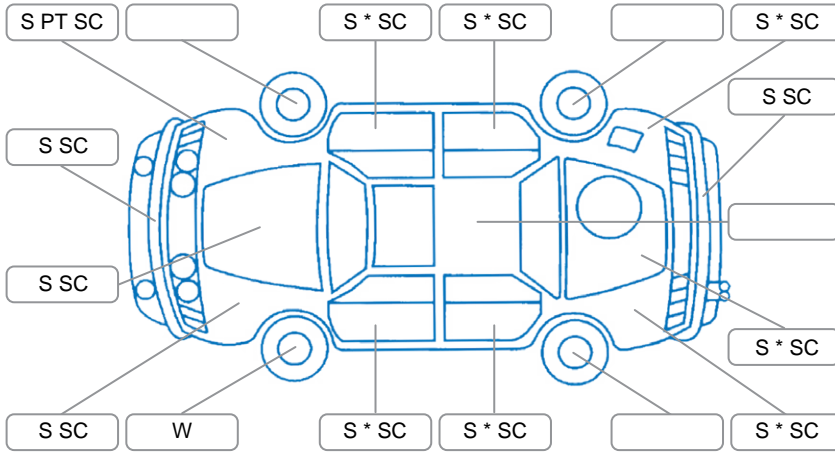

Report ID:	26,114,213	Version:	2
Created:	31 Mar 2026		

Make:	Toyota	Model:	Corolla
Body Style:	Hatchback	Year:	2017
Rego No.:	KRS783	Rego Expiry:	13 Jul 2026
WoF Expiry:	26 Jun 2026	Odometer:	85,952 Kms
Good No.:	26114213	VIN:	JTNKU3JE30J566409
Next Service:	88700	Service History:	Yes

Key

S = Scratch R = Rust C = Crack * = Decals W = Significant scuffs
 D = Dent PT = Paint defect P = Pin dent SC = Stone Chips

Note: some defects and blemishes may not be displayed in the diagram

Body Inspection Comments

Conditions During Body Inspection	Dry
-----------------------------------	-----

Under Carriage and Under Bonnet Inspection Comments

2wd/minor underbody surface rust/

Interior Comments

Seats:	Average
Carpets:	Average
Panels:	scratch marks
Dashboard:	Average