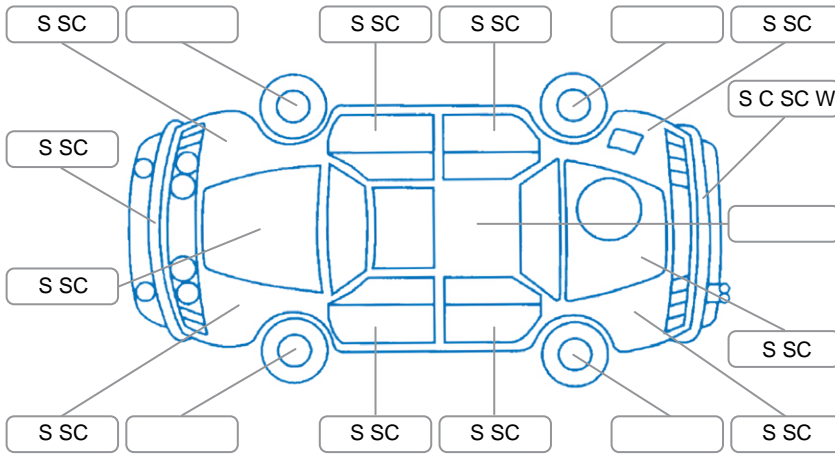

Report ID:	26,114,209	Version:	1
Created:	30 Mar 2026		

Make:	Toyota	Model:	Camry
Body Style:	Sedan	Year:	2019
Rego No.:	QUY763	Rego Expiry:	07 Apr 2026
WoF Expiry:		Odometer:	240,444 Kms
Good No.:	26114209	VIN:	7AT0H604X24042025
Next Service:	due	Service History:	No

Key

S = Scratch R = Rust C = Crack * = Decals W = Significant scuffs
 D = Dent PT = Paint defect P = Pin dent SC = Stone Chips

Note: some defects and blemishes may not be displayed in the diagram

Body Inspection Comments

Road Conditions During Test Drive

Dry

Engine Timing Mechanism

Timing Chain

Evidence of Cam Belt Replacement

Yes No

Kms

Inspected by: Uriah Pepene