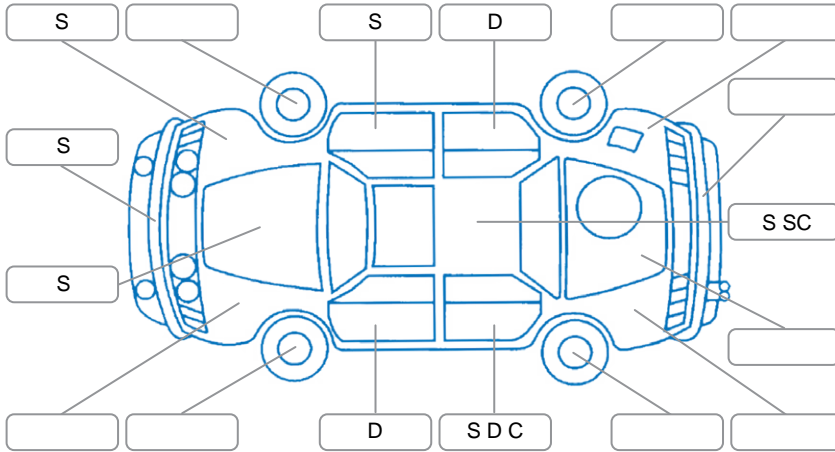

Report ID:	26,114,189	Version:	1
Created:	30 Mar 2026		

Make:	Ford	Model:	Ranger
Body Style:	Utility	Year:	2022
Rego No.:	PEN825	Rego Expiry:	29 Jun 2026
WoF Expiry:	09 Mar 2026	Odometer:	130,799 Kms
Good No.:	26114189	VIN:	MPBUMFF60MX374991
Next Service:	136000	Service History:	Yes

**Key**

S = Scratch    R = Rust    C = Crack    \* = Decals    W = Significant scuffs  
 D = Dent    PT = Paint defect    P = Pin dent    SC = Stone Chips

Note: some defects and blemishes may not be displayed in the diagram

**Body Inspection Comments**

- Stone chips on front windscreen cva
- Left rear door seal torn
- Right front tyre inner edge worn

Conditions During Body Inspection	Wet
-----------------------------------	-----