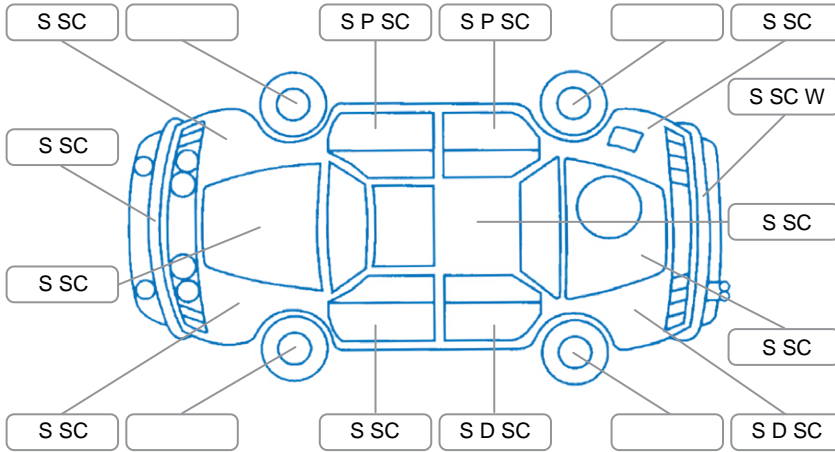

Report ID:	26,114,170	Version:	1
Created:	29 Mar 2026		

Make:	Holden	Model:	Captiva 7
Body Style:	SUV	Year:	2018
Rego No.:	LLZ899	Rego Expiry:	24 Mar 2026
WoF Expiry:	23 Mar 2027	Odometer:	149,998 Kms
Good No.:	26114170	VIN:	KL3CD2669JB013506
Next Service:	123715	Service History:	No

**Key**

S = Scratch    R = Rust    C = Crack    \* = Decals    W = Significant scuffs  
 D = Dent    PT = Paint defect    P = Pin dent    SC = Stone Chips

Note: some defects and blemishes may not be displayed in the diagram

**Body Inspection Comments**

Service light on/engine with arrow light on

Conditions During Body Inspection

Dry

**Under Carriage and Under Bonnet Inspection Comments**

All wheel drive/engine oil leak/under glow light poorly installed/