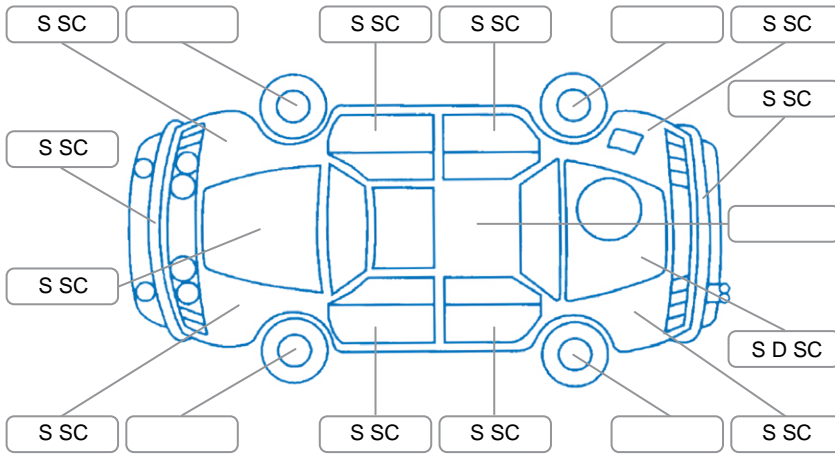

Report ID:	26,114,127	Version:	1
Created:	26 Mar 2026		

Make:	Toyota	Model:	Noah
Body Style:	Wagon	Year:	2014
Rego No.:	QKY741	Rego Expiry:	26 Jul 2026
WoF Expiry:	18 Jan 2027	Odometer:	145,584 Kms
Good No.:	26114127	VIN:	7AT0H64NX24040063
Next Service:	171266	Service History:	No

Key
 S = Scratch R = Rust C = Crack * = Decals W = Significant scuffs
 D = Dent PT = Paint defect P = Pin dent SC = Stone Chips

Note: some defects and blemishes may not be displayed in the diagram

Body Inspection Comments

Conditions During Body Inspection	Dry
-----------------------------------	-----

Under Carriage and Under Bonnet Inspection Comments

2wd

Interior Comments

Seats:	drivers bottom pad ripped
Carpets:	Average
Panels:	Average
Dashboard:	Average