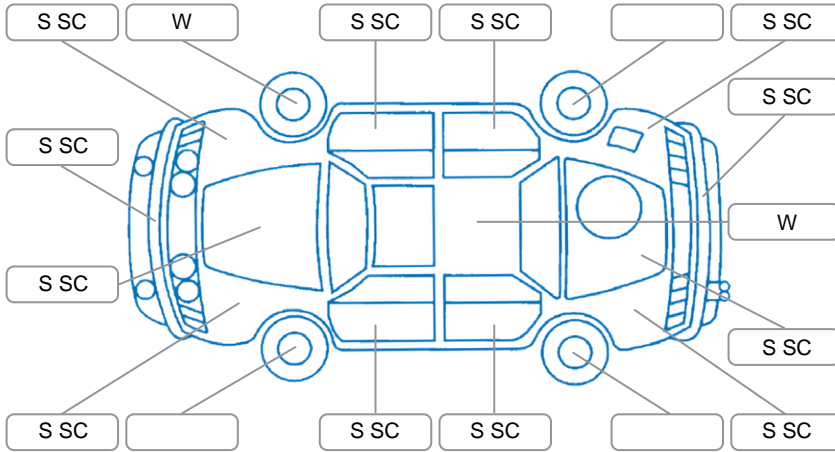

Report ID:	26,114,060	Version:	1
Created:	25 Mar 2026		

Make:	Holden	Model:	Commodore
Body Style:	Sedan	Year:	2019
Rego No.:	LZF753	Rego Expiry:	12 Feb 2027
WoF Expiry:	14 Feb 2027	Odometer:	170,576 Kms
Good No.:	26114060	VIN:	W0VZM6EC9K1008053
Next Service:	174292	Service History:	No

**Key**

S = Scratch    R = Rust    C = Crack    \* = Decals    W = Significant scuffs  
 D = Dent    PT = Paint defect    P = Pin dent    SC = Stone Chips

Note: some defects and blemishes may not be displayed in the diagram

**Body Inspection Comments**

Holes in front and rear bumpers/aftermarket knobs fitted to roof/holes in roof lining/

Conditions During Body Inspection	Wet
-----------------------------------	-----

**Under Carriage and Under Bonnet Inspection Comments**

2wd/engine oil leakk

**Interior Comments**

Seats:	Average
Carpets:	Average
Panels:	scratch marks
Dashboard:	hole in dash/centre console

**General Comments**

Transmission ruff shifting present further investigation needed/