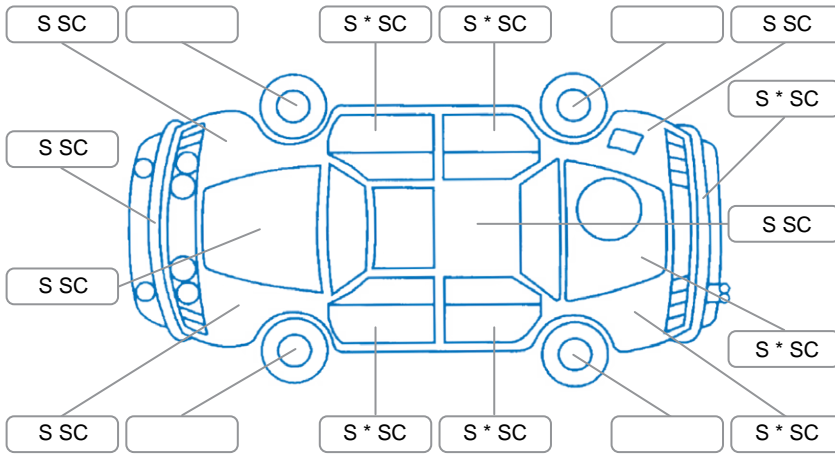

Report ID:	26,114,041	Version:	1
Created:	24 Mar 2026		

Make:	Toyota	Model:	Corolla
Body Style:	Hatchback	Year:	2018
Rego No.:	LKK773	Rego Expiry:	05 Jun 2026
WoF Expiry:	06 May 2026	Odometer:	72,137 Kms
Good No.:	26114041	VIN:	JTNKU3JE50J596477
Next Service:	80000	Service History:	Yes

Key

S = Scratch R = Rust C = Crack * = Decals W = Significant scuffs
 D = Dent PT = Paint defect P = Pin dent SC = Stone Chips

Note: some defects and blemishes may not be displayed in the diagram

Body Inspection Comments

Rear bumper misaligned/

Conditions During Body Inspection

Under Carriage and Under Bonnet Inspection Comments

2wd/

Interior Comments

Seats:	Average
Carpets:	Average
Panels:	Average
Dashboard:	Average

General Comments