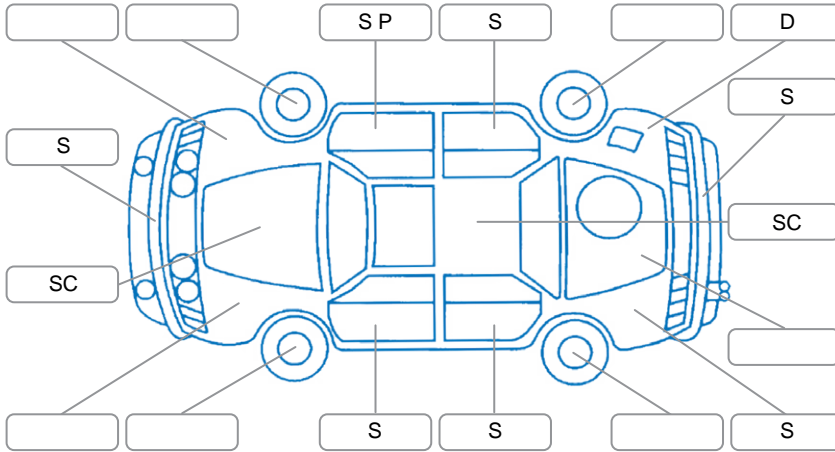

Report ID:	26,113,970	Version:	1
Created:	24 Mar 2026		

Make:	Mitsubishi	Model:	Pajero Sport
Body Style:	SUV	Year:	2023
Rego No.:	PTQ525	Rego Expiry:	06 Jun 2026
WoF Expiry:	07 Mar 2027	Odometer:	34,019 Kms
Good No.:	26113970	VIN:	MMAGUKS10NH011156
Next Service:	37000	Service History:	Yes

Key
 S = Scratch R = Rust C = Crack * = Decals W = Significant scuffs
 D = Dent PT = Paint defect P = Pin dent SC = Stone Chips

Note: some defects and blemishes may not be displayed in the diagram

Body Inspection Comments