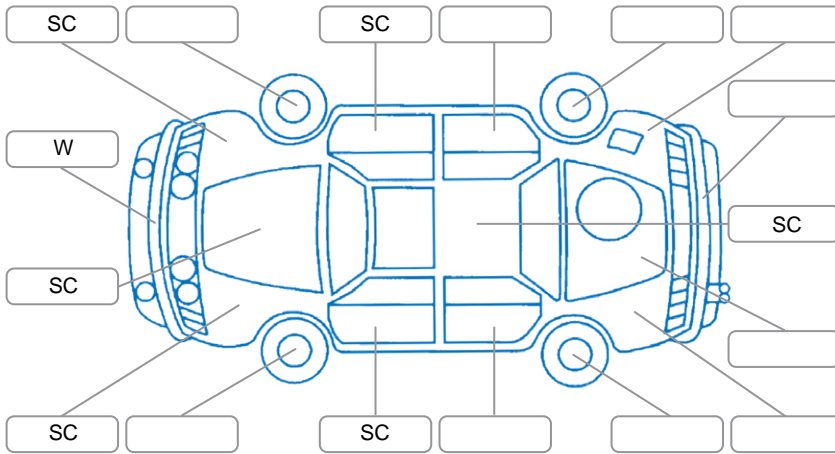

Report ID:	26,113,943	Version:	1
Created:	20 Mar 2026		

Make:	Suzuki	Model:	Swift
Body Style:	Hatchback	Year:	2021
Rego No.:	NTC624	Rego Expiry:	22 Sep 2026
WoF Expiry:	12 Sep 2026	Odometer:	62,740 Kms
Good No.:	26113943	VIN:	JSAAZC83S00405097
Next Service:	73,000 Kms	Service History:	Yes

Key
 S = Scratch R = Rust C = Crack * = Decals W = Significant scuffs
 D = Dent PT = Paint defect P = Pin dent SC = Stone Chips

Note: some defects and blemishes may not be displayed in the diagram

Body Inspection Comments

Stone chips in front windscreen, poor repair

Conditions During Body Inspection

Dry

Under Carriage and Under Bonnet Inspection Comments

Interior Comments

Seats:	Good
Carpets:	Good
Panels:	Good
Dashboard:	Good