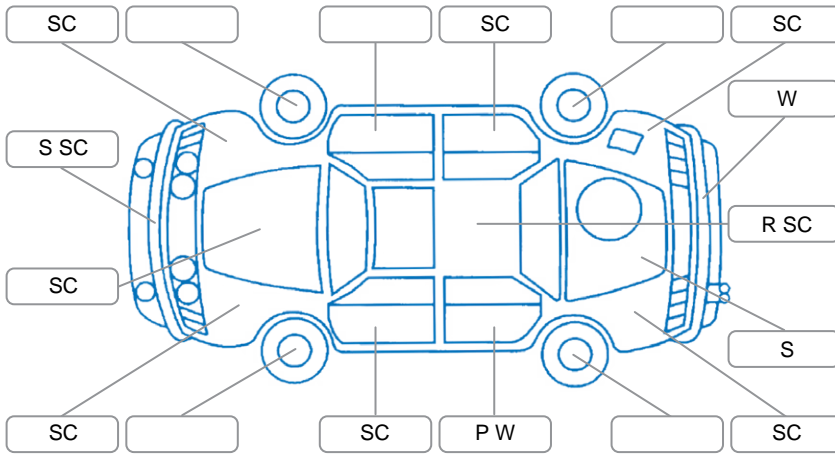

Report ID:	26,113,927	Version:	2
Created:	01 Apr 2026		

Make:	Toyota	Model:	Rav4
Body Style:	SUV	Year:	2022
Rego No.:	PGC159	Rego Expiry:	19 May 2026
WoF Expiry:	14 Apr 2027	Odometer:	43,651 Kms
Good No.:	26113927	VIN:	JTMRW3FV30D146721
Next Service:	50,000	Service History:	Yes

**Key**  
 S = Scratch    R = Rust    C = Crack    \* = Decals    W = Significant scuffs  
 D = Dent    PT = Paint defect    P = Pin dent    SC = Stone Chips

Note: some defects and blemishes may not be displayed in the diagram