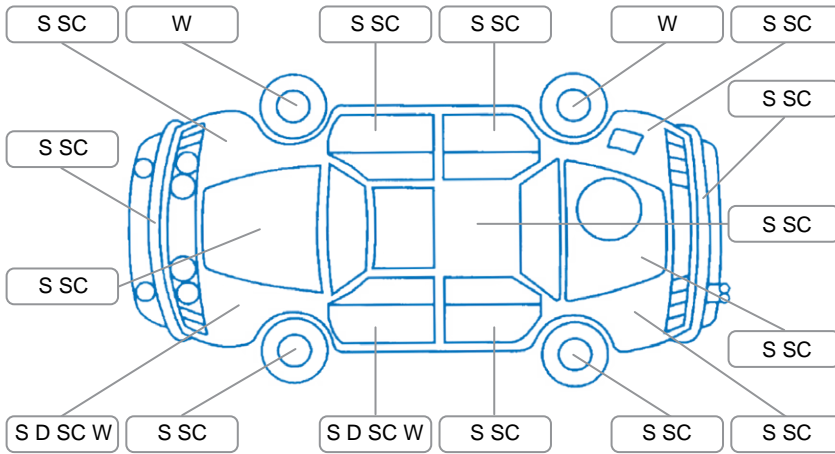

Report ID:	26,113,915	Version:	1
Created:	17 Mar 2026		

Make:	Honda	Model:	Civic
Body Style:	Sedan	Year:	2007
Rego No.:	RFG314	Rego Expiry:	09 May 2026
WoF Expiry:	26 May 2026	Odometer:	172,211 Kms
Good No.:	26113915	VIN:	7AT08G0WX14400495
Next Service:	178520	Service History:	No

**Key**  
 S = Scratch    R = Rust    C = Crack    \* = Decals    W = Significant scuffs  
 D = Dent    PT = Paint defect    P = Pin dent    SC = Stone Chips

Note: some defects and blemishes may not be displayed in the diagram