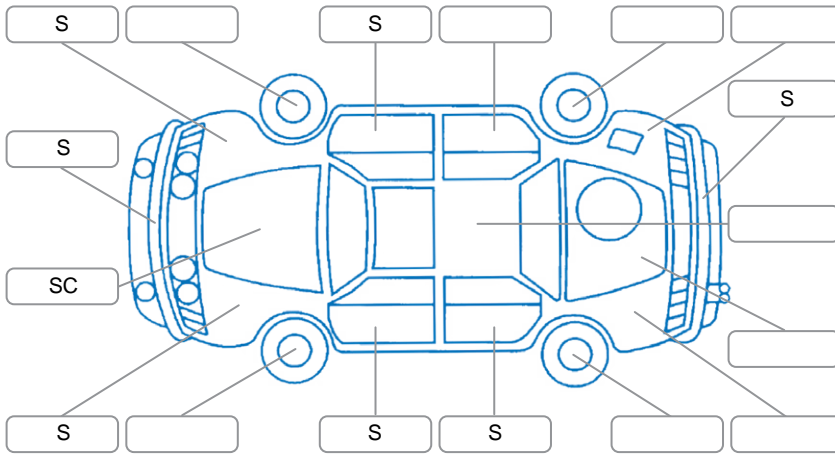

Report ID:	26,113,873	Version:	1
Created:	16 Mar 2026		

Make:	Ford	Model:	Everest
Body Style:	SUV	Year:	2023
Rego No.:	PTA570	Rego Expiry:	01 Jun 2026
WoF Expiry:	01 Mar 2027	Odometer:	90,890 Kms
Good No.:	26113873	VIN:	MNARXXMAWRNG74757
Next Service:	105000	Service History:	Yes

Key

S = Scratch R = Rust C = Crack * = Decals W = Significant scuffs
 D = Dent PT = Paint defect P = Pin dent SC = Stone Chips

Note: some defects and blemishes may not be displayed in the diagram

Body Inspection Comments