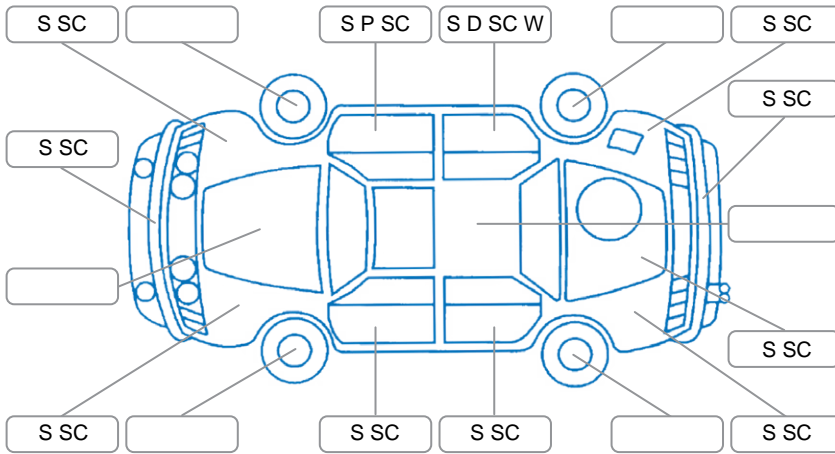

Report ID:	26,113,825	Version:	1
Created:	12 Mar 2026		

Make:	Volkswagen	Model:	T5
Body Style:	Van	Year:	2011
Rego No.:	RBB623	Rego Expiry:	28 Aug 2026
WoF Expiry:	22 Sep 2026	Odometer:	170,365 Kms
Good No.:	26113825	VIN:	WV1ZZZ7HZBH107332
Next Service:	due	Service History:	No

**Key**  
 S = Scratch    R = Rust    C = Crack    \* = Decals    W = Significant scuffs  
 D = Dent    PT = Paint defect    P = Pin dent    SC = Stone Chips

Note: some defects and blemishes may not be displayed in the diagram