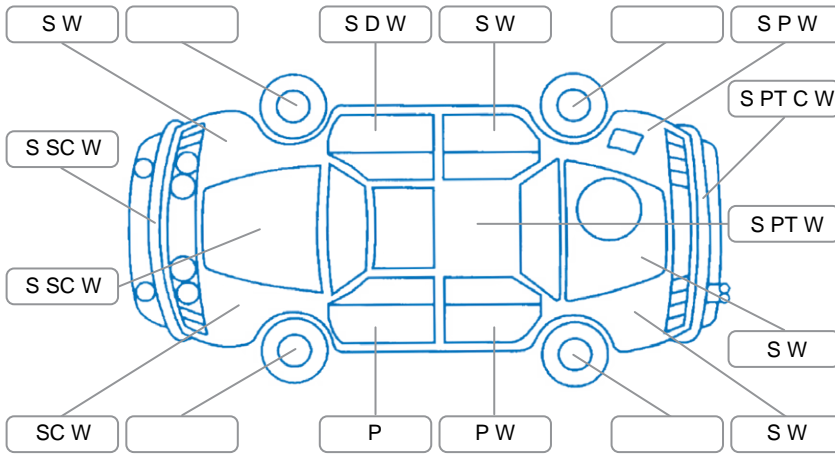

**Key**  
 S = Scratch    R = Rust    C = Crack    \* = Decals    W = Significant scuffs  
 D = Dent    PT = Paint defect    P = Pin dent    SC = Stone Chips

Note: some defects and blemishes may not be displayed in the diagram

### Body Inspection Comments

The inner handle on the boot is missing the trim

Conditions During Body Inspection

Dry