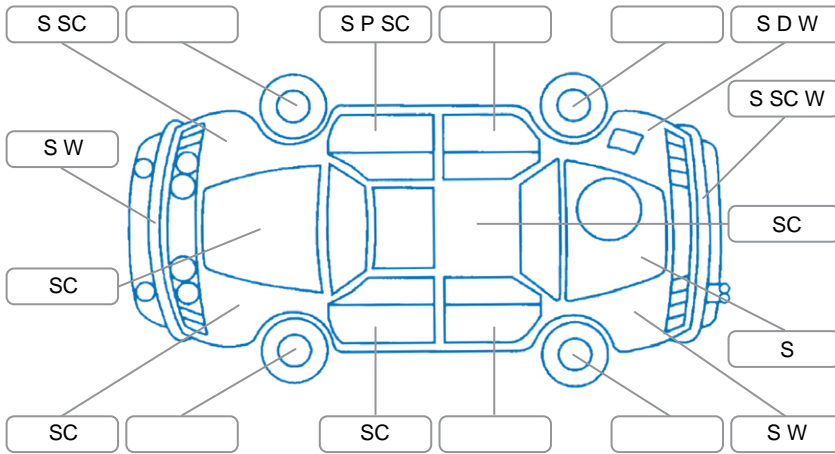

Key
 S = Scratch R = Rust C = Crack * = Decals W = Significant scuffs
 D = Dent PT = Paint defect P = Pin dent SC = Stone Chips

Note: some defects and blemishes may not be displayed in the diagram

Body Inspection Comments

SC in front windscreen CVA

Conditions During Body Inspection

Dry

Under Carriage and Under Bonnet Inspection Comments

Engine Oil Leak, Investigation Required

Interior Comments

Seats:	Good
Carpets:	Good
Panels:	Good
Dashboard:	Good

General Comments

Bonnet sensor faulty

Road Conditions During Test Drive

Dry

Engine Timing Mechanism

Timing Chain

Evidence of Cam Belt Replacement

Yes No