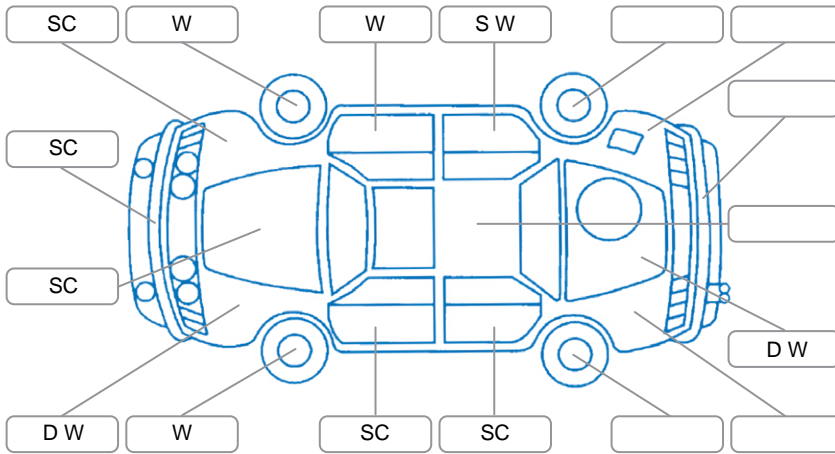

Report ID:	26,113,666	Version:	2
Created:	06 May 2026		

Make:	Tesla	Model:	Model Y
Body Style:	SUV	Year:	2022
Rego No.:	PMG800	Rego Expiry:	17 May 2026
WoF Expiry:	04 May 2027	Odometer:	117,415 Kms
Good No.:	26113666	VIN:	LRWYHCFS3NC401406
Next Service:	N/A	Service History:	No

Key
 S = Scratch R = Rust C = Crack * = Decals W = Significant scuffs
 D = Dent PT = Paint defect P = Pin dent SC = Stone Chips

Note: some defects and blemishes may not be displayed in the diagram

Body Inspection Comments

Conditions During Body Inspection: Dry

Under Carriage and Under Bonnet Inspection Comments

Interior Comments

Seats:	Good
Carpets:	Good
Panels:	Good
Dashboard:	Good

General Comments

Road Conditions During Test Drive	Dry
Engine Timing Mechanism	Unknown
Evidence of Cam Belt Replacement	<input type="checkbox"/> Yes <input type="checkbox"/> No Kms
Inspected by:	Jaden Jenkins
Published by:	Andrew Sullivan
Inspection Date:	04 Mar 2026