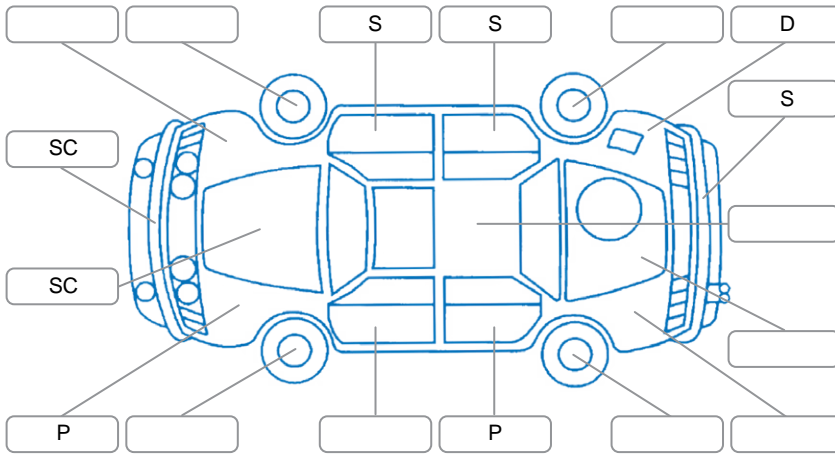

Report ID:	26,086,510	Version:	1
Created:	03 Jun 2026		

Make:	Nissan	Model:	Navara
Body Style:	Utility	Year:	2022
Rego No.:	PBT502	Rego Expiry:	09 Jul 2026
WoF Expiry:	09 Mar 2027	Odometer:	107,817 Kms
Good No.:	26086510	VIN:	MNTCBAD23A0002559
Next Service:	114,000 Kms	Service History:	Yes

**Key**  
 S = Scratch    R = Rust    C = Crack    \* = Decals    W = Significant scuffs  
 D = Dent    PT = Paint defect    P = Pin dent    SC = Stone Chips

Note: some defects and blemishes may not be displayed in the diagram