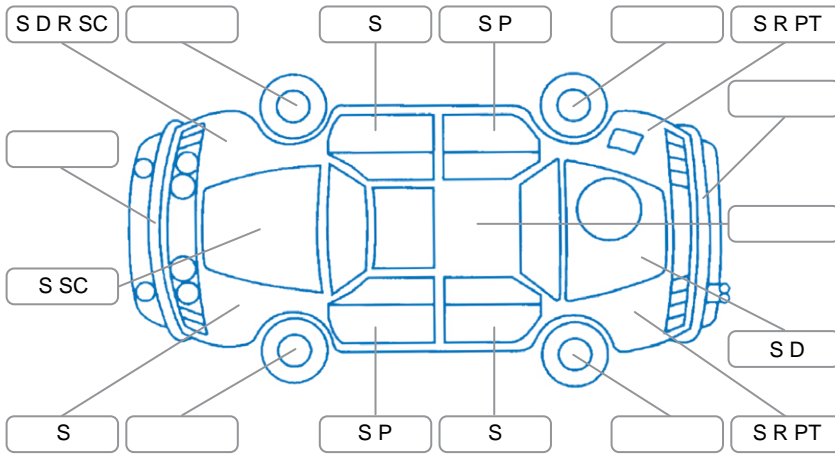

Report ID:	26,086,497	Version:	1
Created:	10 Jun 2026		

Make:	LDV	Model:	V80
Body Style:	Van	Year:	2018
Rego No.:	LLK266	Rego Expiry:	13 Aug 2026
WoF Expiry:	10 Jul 2026	Odometer:	121,262 Kms
Good No.:	26086497	VIN:	LSKG4GL17JA076398
Next Service:	0	Service History:	No

Key
 S = Scratch R = Rust C = Crack * = Decals W = Significant scuffs
 D = Dent PT = Paint defect P = Pin dent SC = Stone Chips

Note: some defects and blemishes may not be displayed in the diagram

Body Inspection Comments

right window has deep scratch's

Conditions During Body Inspection

Wet

Under Carriage and Under Bonnet Inspection Comments

Fwd

Interior Comments

Seats:	Average
Carpets:	Average
Panels:	Average
Dashboard:	Average