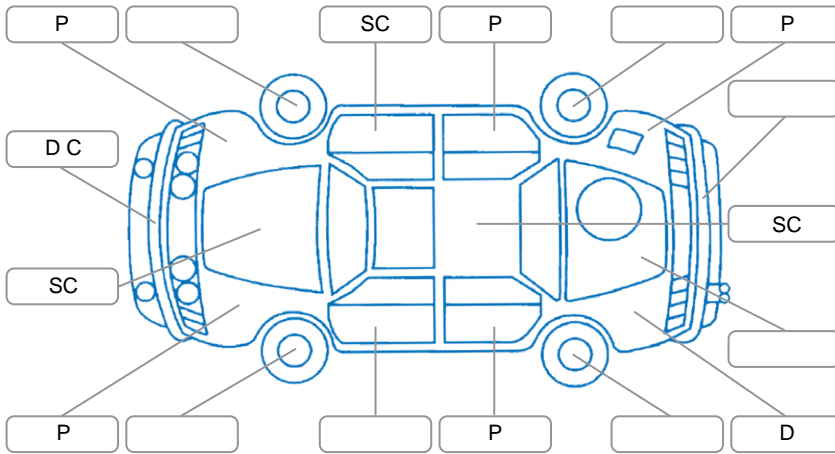

Report ID:	26,086,484	Version:	3
Created:	08 Jun 2026		

Make:	Ford	Model:	Ranger
Body Style:	Utility	Year:	2022
Rego No.:	PBB59	Rego Expiry:	17 Aug 2026
WoF Expiry:	14 Oct 2026	Odometer:	257,734 Kms
Good No.:	26086484	VIN:	MNAUMFF50MW182505
Next Service:	257,000 kms	Service History:	Yes

### Key

S = Scratch    R = Rust    C = Crack    \* = Decals    W = Significant scuffs  
 D = Dent    PT = Paint defect    P = Pin dent    SC = Stone Chips

Note: some defects and blemishes may not be displayed in the diagram