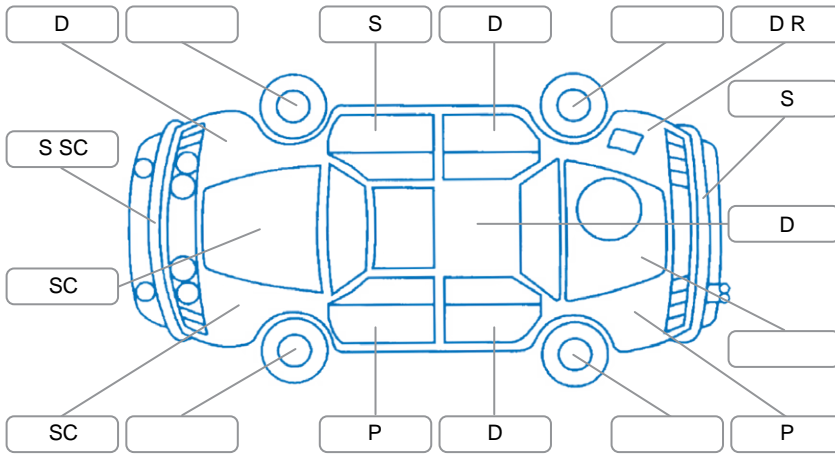

**Key**  
 S = Scratch    R = Rust    C = Crack    \* = Decals    W = Significant scuffs  
 D = Dent    PT = Paint defect    P = Pin dent    SC = Stone Chips

Note: some defects and blemishes may not be displayed in the diagram

### Body Inspection Comments

Right side monsoon shield broken

Conditions During Body Inspection: Wet