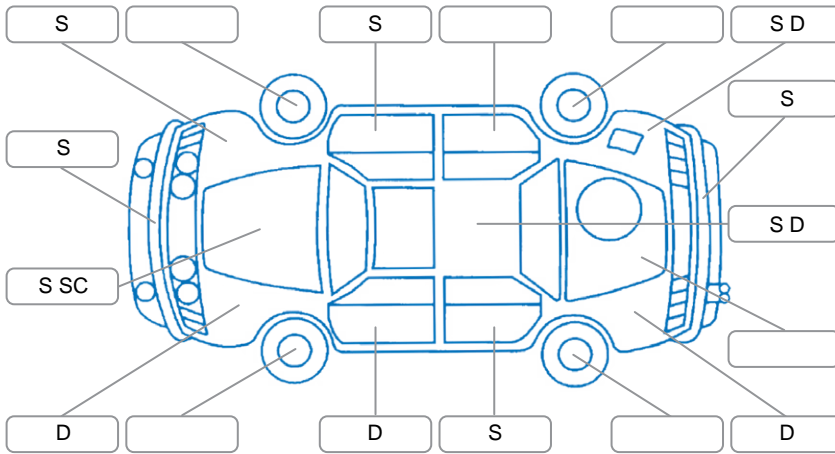

Report ID:	26,086,421	Version:	1
Created:	08 Jun 2026		

Make:	LDV	Model:	V80
Body Style:	Van	Year:	2021
Rego No.:	NRD583	Rego Expiry:	29 Jul 2026
WoF Expiry:	16 Jul 2026	Odometer:	23,577 Kms
Good No.:	26086421	VIN:	LSH14J4C3LA140500
Next Service:	37,000 Kms	Service History:	No

**Key**

S = Scratch    R = Rust    C = Crack    \* = Decals    W = Significant scuffs  
 D = Dent    PT = Paint defect    P = Pin dent    SC = Stone Chips

Note: some defects and blemishes may not be displayed in the diagram