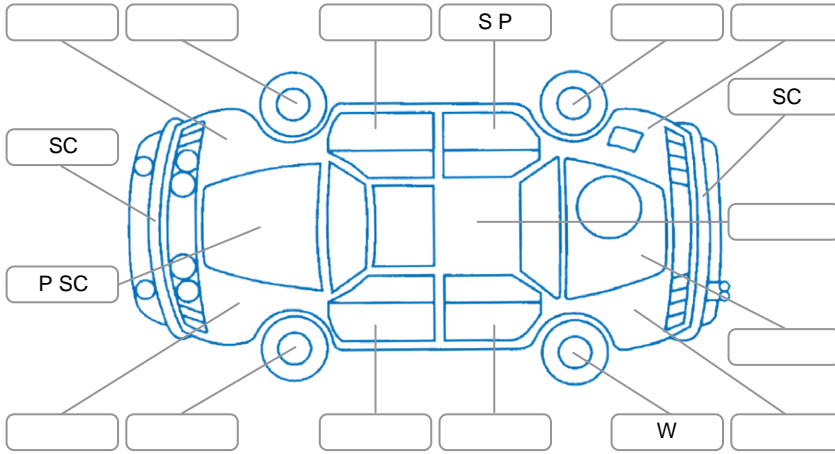

Report ID:	26,086,413	Version:	1
Created:	04 Jun 2026		

Make:	Mitsubishi	Model:	Eclipse Cross
Body Style:	SUV	Year:	2022
Rego No.:	NUM349	Rego Expiry:	23 Jul 2026
WoF Expiry:	23 Mar 2027	Odometer:	28,262 Kms
Good No.:	26086413	VIN:	JMFXDGL3WNZ001899
Next Service:	43000kms	Service History:	Yes

**Key**

S = Scratch    R = Rust    C = Crack    \* = Decals    W = Significant scuffs  
 D = Dent    PT = Paint defect    P = Pin dent    SC = Stone Chips

Note: some defects and blemishes may not be displayed in the diagram