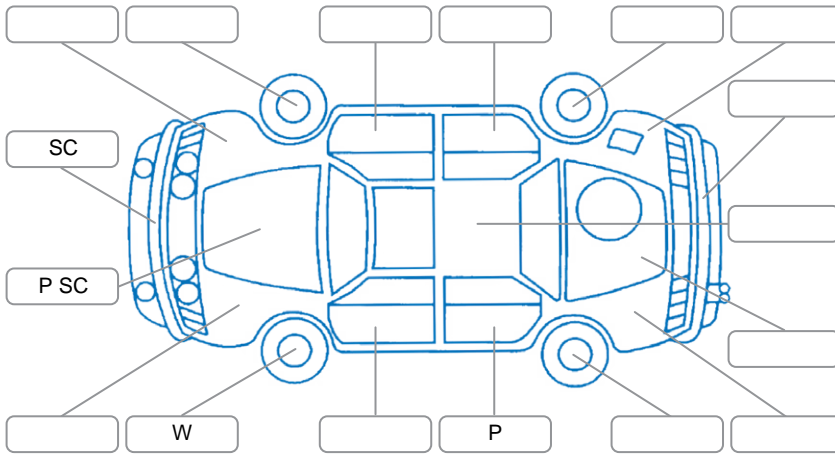

Report ID:	26,086,409	Version:	1
Created:	03 Jun 2026		

Make:	Mitsubishi	Model:	Eclipse Cross
Body Style:	SUV	Year:	2022
Rego No.:	NUM273	Rego Expiry:	16 Feb 2027
WoF Expiry:	16 Feb 2027	Odometer:	45,562 Kms
Good No.:	26086409	VIN:	JMFXDGL3WNZ001578
Next Service:	58000kms	Service History:	Yes

Key

S = Scratch R = Rust C = Crack * = Decals W = Significant scuffs
 D = Dent PT = Paint defect P = Pin dent SC = Stone Chips

Note: some defects and blemishes may not be displayed in the diagram

Body Inspection Comments

Repaired stone chip in windscreen

Conditions During Body Inspection

Dry

Under Carriage and Under Bonnet Inspection Comments

2WD

Interior Comments

Seats:	Good
Carpets:	Good
Panels:	Good
Dashboard:	Good

General Comments