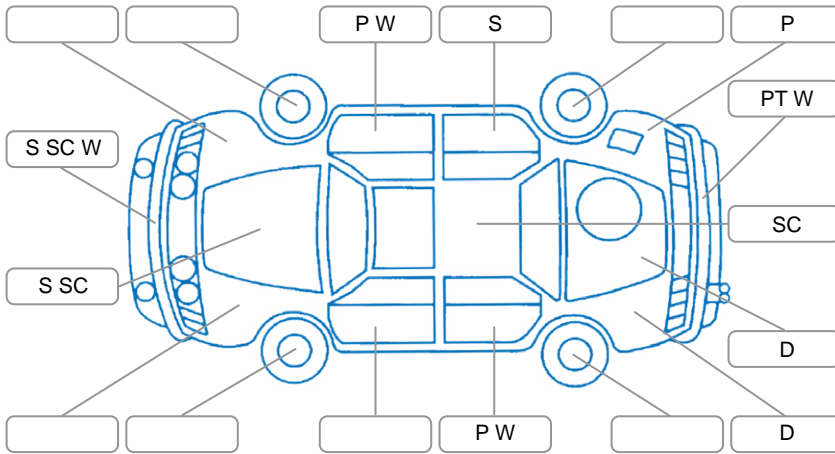

Report ID:	26,086,360	Version:	2
Created:	29 May 2026		

Make:	Hyundai	Model:	I30
Body Style:	Wagon	Year:	2022
Rego No.:	PDL164	Rego Expiry:	29 Jun 2026
WoF Expiry:	02 Apr 2027	Odometer:	123,284 Kms
Good No.:	26086360	VIN:	TMAH381CMMJ099744
Next Service:	128,500 kms	Service History:	No

Key
 S = Scratch R = Rust C = Crack * = Decals W = Significant scuffs
 D = Dent PT = Paint defect P = Pin dent SC = Stone Chips

Note: some defects and blemishes may not be displayed in the diagram

Body Inspection Comments

Left rear seatbelt and centre rear seatbelt have chew marks

Conditions During Body Inspection: Dry

Under Carriage and Under Bonnet Inspection Comments

Front-wheel drive

Interior Comments

Seats:	Good
Carpets:	Good
Panels:	Good
Dashboard:	Good