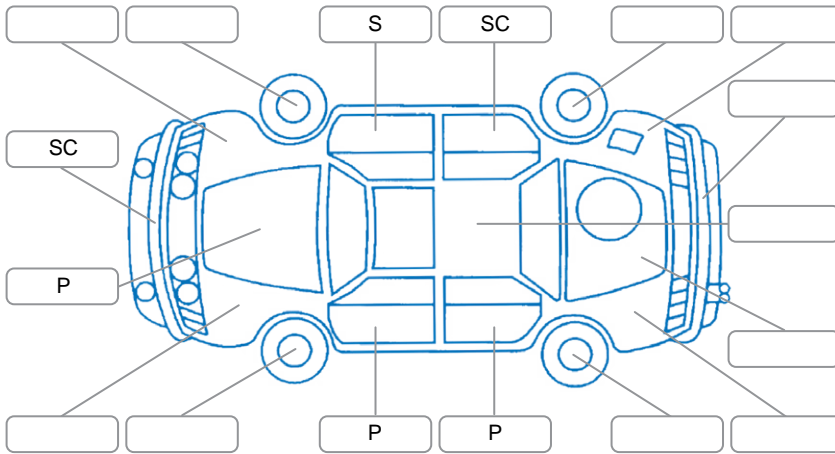

Report ID:	26,086,325	Version:	1
Created:	22 May 2026		

Make:	Mazda	Model:	Bt-50
Body Style:	Utility	Year:	2021
Rego No.:	NFF438	Rego Expiry:	10 Jul 2026
WoF Expiry:	09 Dec 2026	Odometer:	129,155 Kms
Good No.:	26086325	VIN:	MMOUR0YG100102824
Next Service:	137,000 Kms	Service History:	Yes

Key
 S = Scratch R = Rust C = Crack * = Decals W = Significant scuffs
 D = Dent PT = Paint defect P = Pin dent SC = Stone Chips

Note: some defects and blemishes may not be displayed in the diagram

Body Inspection Comments