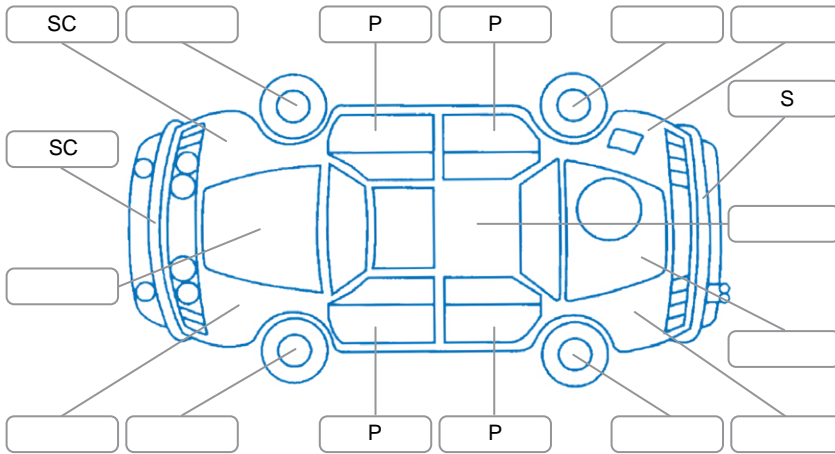

Key
 S = Scratch R = Rust C = Crack * = Decals W = Significant scuffs
 D = Dent PT = Paint defect P = Pin dent SC = Stone Chips

Note: some defects and blemishes may not be displayed in the diagram

Body Inspection Comments

Conditions During Body Inspection: Dry

Under Carriage and Under Bonnet Inspection Comments

2WD

Interior Comments

Seats:	Good
Carpets:	Good
Panels:	Good
Dashboard:	Good

General Comments

Road Conditions During Test Drive	Dry
Engine Timing Mechanism	Unknown
Evidence of Cam Belt Replacement	<input type="checkbox"/> Yes <input type="checkbox"/> No Kms
Inspected by:	Hoani Saunders
Published by:	Malcolm Thomas
Inspection Date:	21 May 2026