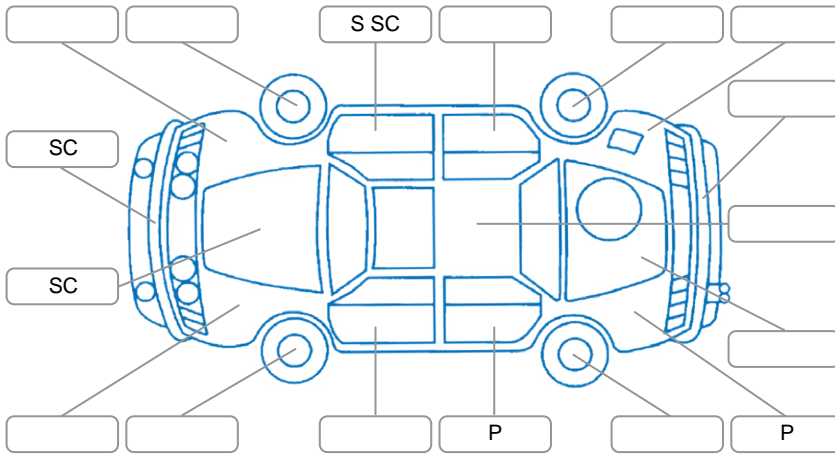

Report ID:	26,086,292	Version:	1
Created:	22 May 2026		

Make:	Toyota	Model:	Rav4
Body Style:	SUV	Year:	2020
Rego No.:	NBP189	Rego Expiry:	20 Jun 2026
WoF Expiry:	10 Oct 2026	Odometer:	138,432 Kms
Good No.:	26086292	VIN:	JTMZ43FV20D041853
Next Service:	152,000 Kms	Service History:	No

**Key**  
 S = Scratch    R = Rust    C = Crack    \* = Decals    W = Significant scuffs  
 D = Dent    PT = Paint defect    P = Pin dent    SC = Stone Chips

Note: some defects and blemishes may not be displayed in the diagram