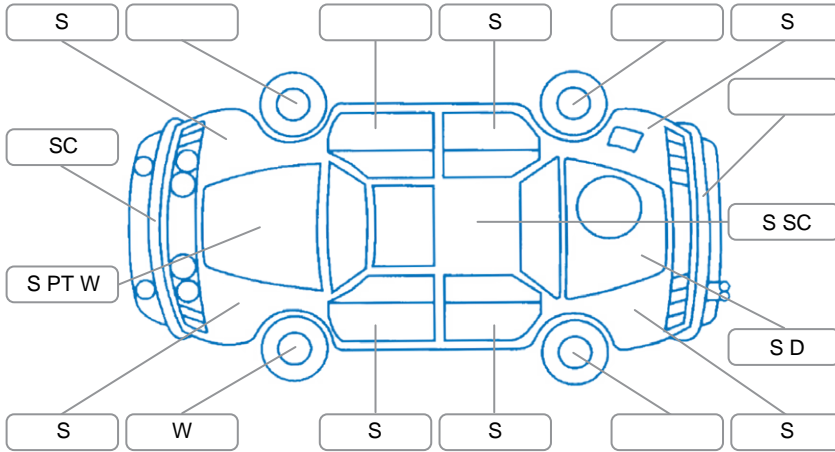

Report ID:	26,086,263	Version:	1
Created:	16 Jun 2026		

Make:	Mitsubishi	Model:	Outlander
Body Style:	Wagon	Year:	2012
Rego No.:	QQB541	Rego Expiry:	28 May 2026
WoF Expiry:	26 Jun 2026	Odometer:	164,612 Kms
Good No.:	26086263	VIN:	7AT0CJ3MX24000250
Next Service:	0	Service History:	No

Key

S = Scratch R = Rust C = Crack * = Decals W = Significant scuffs
 D = Dent PT = Paint defect P = Pin dent SC = Stone Chips

Note: some defects and blemishes may not be displayed in the diagram

Body Inspection Comments

Moisture in left taillight
 Ariel stork broken

Conditions During Body Inspection

Dry

Under Carriage and Under Bonnet Inspection Comments

Engine oil seepage
 Right rear shocks leaking

Interior Comments

Seats:	Good
Carpets:	Good
Panels:	Good
Dashboard:	Good