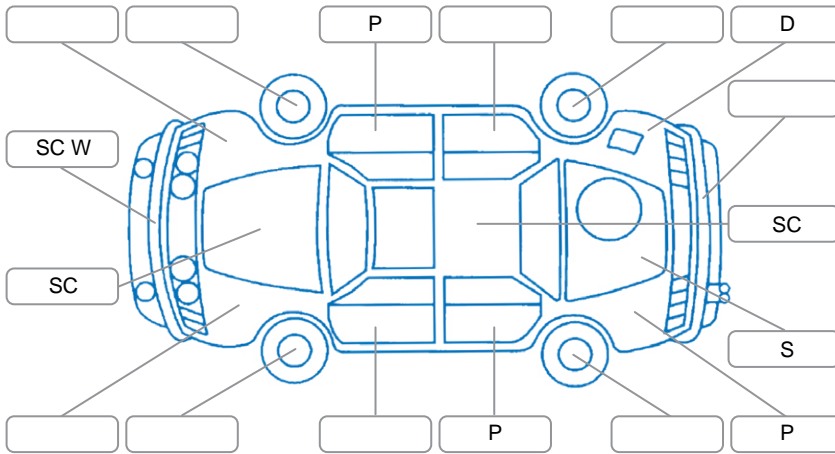

Report ID:	26,086,237	Version:	1
Created:	20 May 2026		

Make:	Suzuki	Model:	Swift
Body Style:	Hatchback	Year:	2020
Rego No.:	NDK788	Rego Expiry:	08 Aug 2026
WoF Expiry:	13 Nov 2026	Odometer:	67,905 Kms
Good No.:	26086237	VIN:	JSAAZC83S00400693
Next Service:	74,000 kms	Service History:	Yes

Key
 S = Scratch R = Rust C = Crack * = Decals W = Significant scuffs
 D = Dent PT = Paint defect P = Pin dent SC = Stone Chips

Note: some defects and blemishes may not be displayed in the diagram

Body Inspection Comments