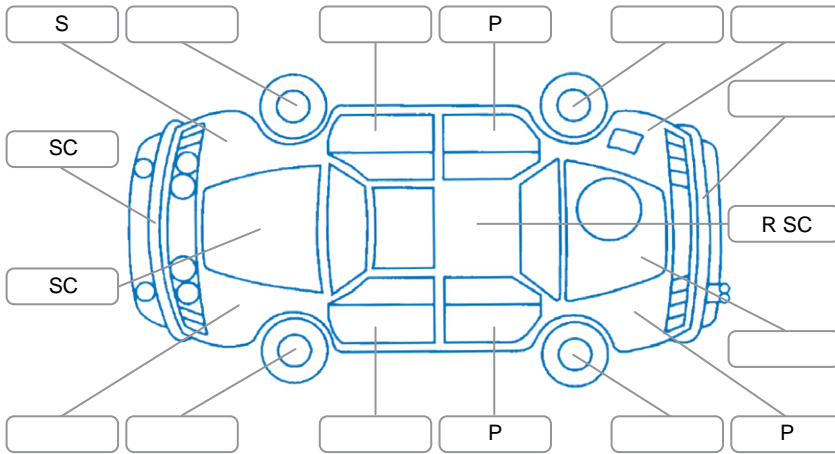

Report ID:	26,086,228	Version:	1
Created:	20 May 2026		

Make:	Suzuki	Model:	Swift
Body Style:	Hatchback	Year:	2020
Rego No.:	NDK809	Rego Expiry:	11 Aug 2026
WoF Expiry:	02 Mar 2027	Odometer:	74,598 Kms
Good No.:	26086228	VIN:	JSAAZC83S00400631
Next Service:	86,000 kms	Service History:	Yes

Key
 S = Scratch R = Rust C = Crack * = Decals W = Significant scuffs
 D = Dent PT = Paint defect P = Pin dent SC = Stone Chips

Note: some defects and blemishes may not be displayed in the diagram

Body Inspection Comments