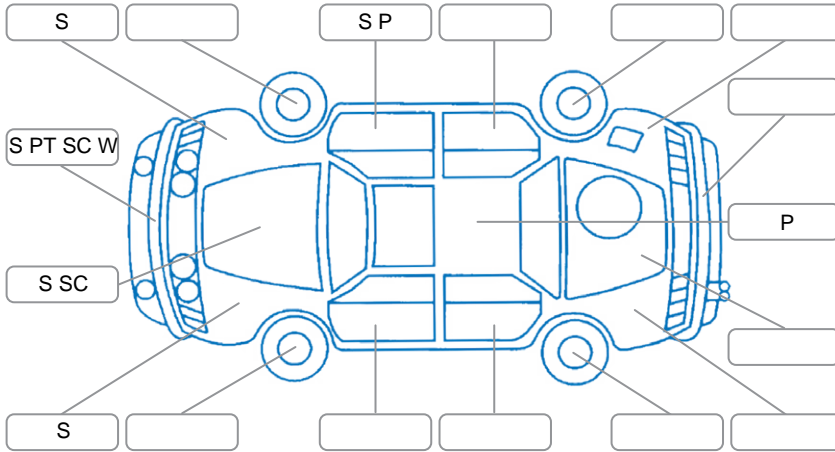

Report ID:	26,086,198	Version:	1
Created:	27 May 2026		

Make:	Mazda	Model:	Bt-50
Body Style:	Utility	Year:	2018
Rego No.:	LDM371	Rego Expiry:	09 Jan 2027
WoF Expiry:	20 Nov 2026	Odometer:	187,703 Kms
Good No.:	26086198	VIN:	MMOUR0YG100774420
Next Service:	192,500	Service History:	Yes

Key

S = Scratch R = Rust C = Crack * = Decals W = Significant scuffs
 D = Dent PT = Paint defect P = Pin dent SC = Stone Chips

Note: some defects and blemishes may not be displayed in the diagram

Body Inspection Comments