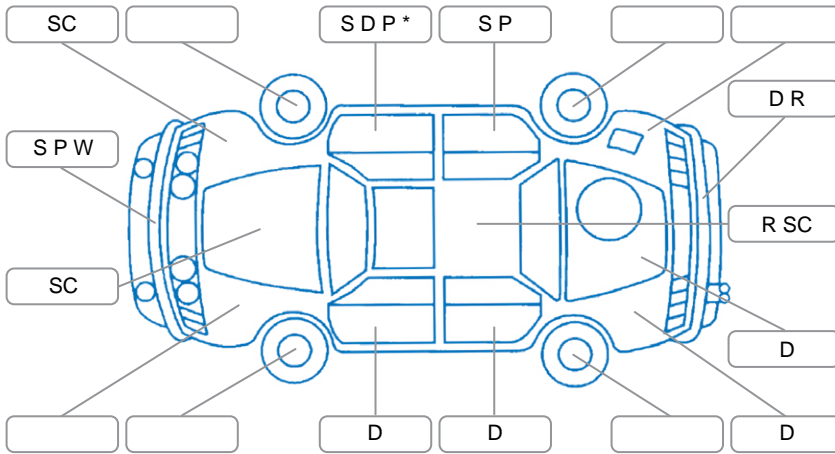

Report ID:	26,086,180	Version:	2
Created:	18 May 2026		

Make:	Toyota	Model:	Hilux
Body Style:	Utility	Year:	2017
Rego No.:	KYQ887	Rego Expiry:	29 Oct 2026
WoF Expiry:	03 Feb 2027	Odometer:	305,120 Kms
Good No.:	26086180	VIN:	MR0KA3CD701203288
Next Service:	316,000 Kms	Service History:	Yes

Key
 S = Scratch R = Rust C = Crack * = Decals W = Significant scuffs
 D = Dent PT = Paint defect P = Pin dent SC = Stone Chips

Note: some defects and blemishes may not be displayed in the diagram

Body Inspection Comments