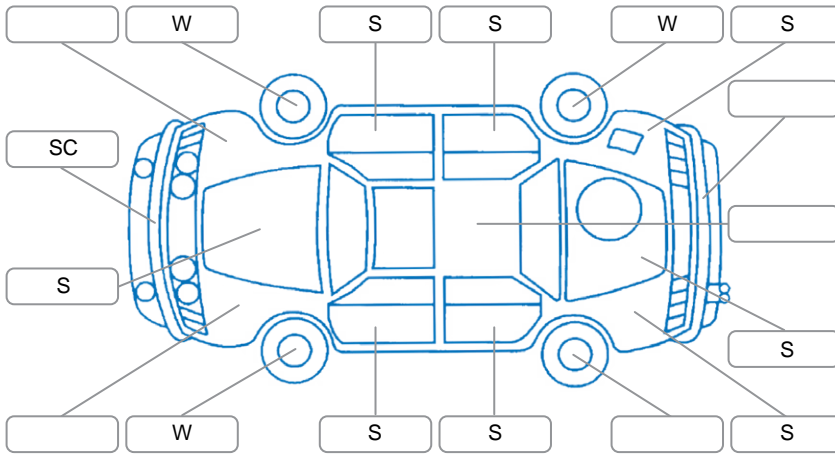

Report ID:	26,086,179	Version:	1
Created:	19 May 2026		

Make:	Skoda	Model:	Superb
Body Style:	Sedan	Year:	2023
Rego No.:	PWR404	Rego Expiry:	16 Feb 2027
WoF Expiry:	21 May 2027	Odometer:	129,282 Kms
Good No.:	26086179	VIN:	TMBDE9NP0P7013765
Next Service:	136,000	Service History:	No

**Key**  
 S = Scratch    R = Rust    C = Crack    \* = Decals    W = Significant scuffs  
 D = Dent    PT = Paint defect    P = Pin dent    SC = Stone Chips

Note: some defects and blemishes may not be displayed in the diagram