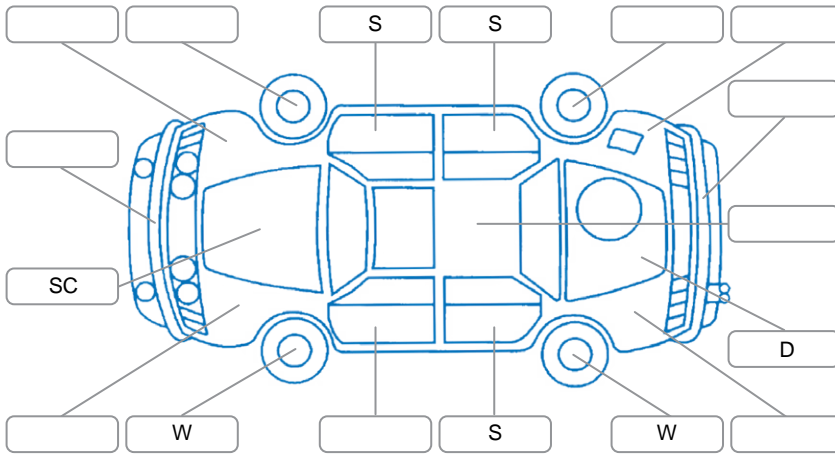

Report ID:	26,086,146	Version:	2
Created:	23 May 2026		

Make:	Polestar	Model:	Polestar 2
Body Style:	Hatchback	Year:	2022
Rego No.:	PPA438	Rego Expiry:	02 Aug 2026
WoF Expiry:	10 Nov 2026	Odometer:	103,786 Kms
Good No.:	26086146	VIN:	YSMVSEGA1PL129664
Next Service:	133,000 Kms	Service History:	No

Key
 S = Scratch R = Rust C = Crack * = Decals W = Significant scuffs
 D = Dent PT = Paint defect P = Pin dent SC = Stone Chips

Note: some defects and blemishes may not be displayed in the diagram

Body Inspection Comments