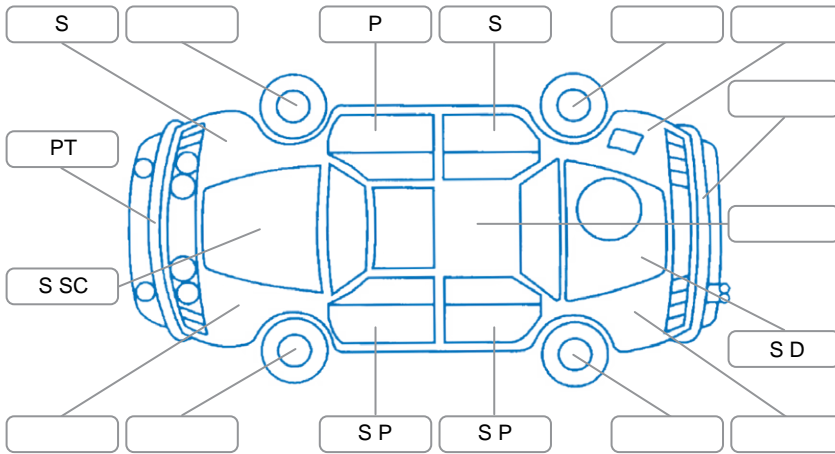

Report ID:	26,086,082	Version:	2
Created:	19 May 2026		

Make:	Holden	Model:	Colorado
Body Style:	Utility	Year:	2019
Rego No.:	MDM195	Rego Expiry:	31 Aug 2026
WoF Expiry:	22 May 2027	Odometer:	133,457 Kms
Good No.:	26086082	VIN:	MMU148MK0KH660049
Next Service:	147,000	Service History:	Yes

Key

S = Scratch R = Rust C = Crack * = Decals W = Significant scuffs
 D = Dent PT = Paint defect P = Pin dent SC = Stone Chips

Note: some defects and blemishes may not be displayed in the diagram

Body Inspection Comments

Conditions During Body Inspection: Dry

Under Carriage and Under Bonnet Inspection Comments

4wd

Interior Comments

Seats:	Good
Carpets:	Good
Panels:	Good
Dashboard:	Good

General Comments

Road Conditions During Test Drive	Dry	
Engine Timing Mechanism	Timing Chain	
Evidence of Cam Belt Replacement	<input type="checkbox"/> Yes <input type="checkbox"/> No	Kms
Inspected by:	Kyle Kelly	
Published by:	Malcolm Thomas	
Inspection Date:	18 May 2026	