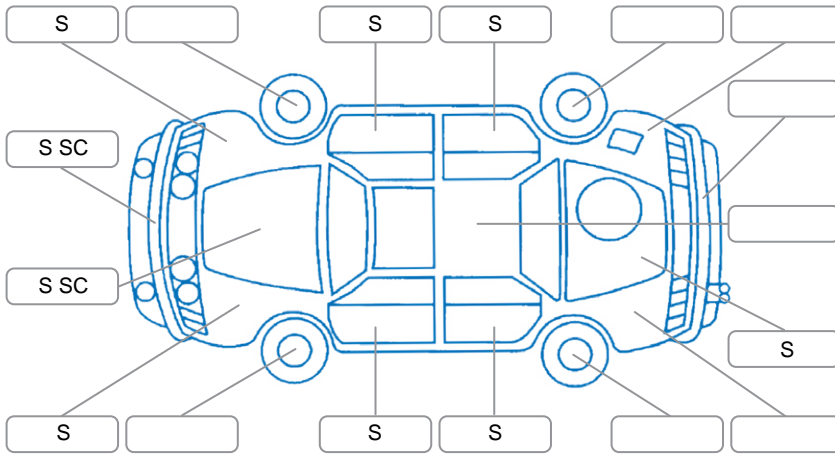

Report ID:	26,086,076	Version:	2
Created:	13 May 2026		

Make:	Mitsubishi	Model:	Triton
Body Style:	Utility	Year:	2019
Rego No.:	MPR290	Rego Expiry:	26 Jun 2026
WoF Expiry:	22 Dec 2026	Odometer:	234,631 Kms
Good No.:	26086076	VIN:	MMAJLKL10LH007726
Next Service:	240,000 Kms	Service History:	Yes

Key
 S = Scratch R = Rust C = Crack * = Decals W = Significant scuffs
 D = Dent PT = Paint defect P = Pin dent SC = Stone Chips

Note: some defects and blemishes may not be displayed in the diagram

Body Inspection Comments