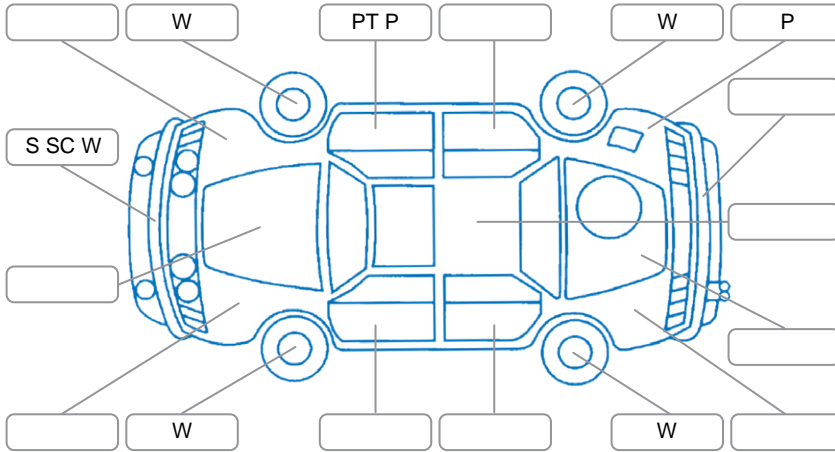

Report ID:	26,086,053	Version:	2
Created:	15 May 2026		

Make:	Hyundai	Model:	I30
Body Style:	Wagon	Year:	2019
Rego No.:	MPL384	Rego Expiry:	23 Dec 2026
WoF Expiry:	27 Apr 2027	Odometer:	93,253 Kms
Good No.:	26086053	VIN:	TMAH3815MLJ058524
Next Service:	104,800 Kms	Service History:	Yes

**Key**

S = Scratch    R = Rust    C = Crack    \* = Decals    W = Significant scuffs  
 D = Dent    PT = Paint defect    P = Pin dent    SC = Stone Chips

Note: some defects and blemishes may not be displayed in the diagram

**Body Inspection Comments**

Drivers door jamb seal split  
 Crack in rear bumper on right side around reflector

Conditions During Body Inspection    Dry

**Under Carriage and Under Bonnet Inspection Comments**