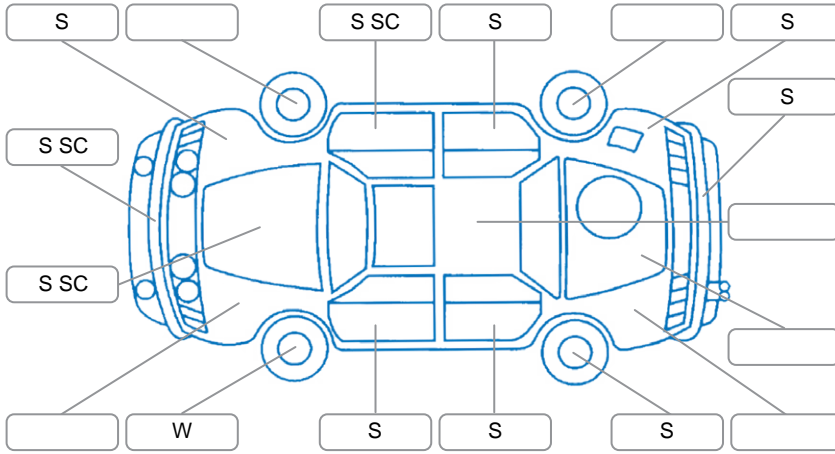

Report ID:	26,085,987	Version:	2
Created:	14 May 2026		

Make:	Mitsubishi	Model:	Outlander
Body Style:	SUV	Year:	2022
Rego No.:	PEG110	Rego Expiry:	07 Jul 2026
WoF Expiry:	08 Apr 2027	Odometer:	118,016 Kms
Good No.:	26085987	VIN:	JMFXDGN0WNZ000495
Next Service:	128000	Service History:	Yes

Key

S = Scratch R = Rust C = Crack * = Decals W = Significant scuffs
 D = Dent PT = Paint defect P = Pin dent SC = Stone Chips

Note: some defects and blemishes may not be displayed in the diagram

Body Inspection Comments

Stone chip in windscreen

Conditions During Body Inspection

Dry

Under Carriage and Under Bonnet Inspection Comments

All-wheel drive

Interior Comments

Seats:	Good
Carpets:	Good
Panels:	Good
Dashboard:	Good

General Comments