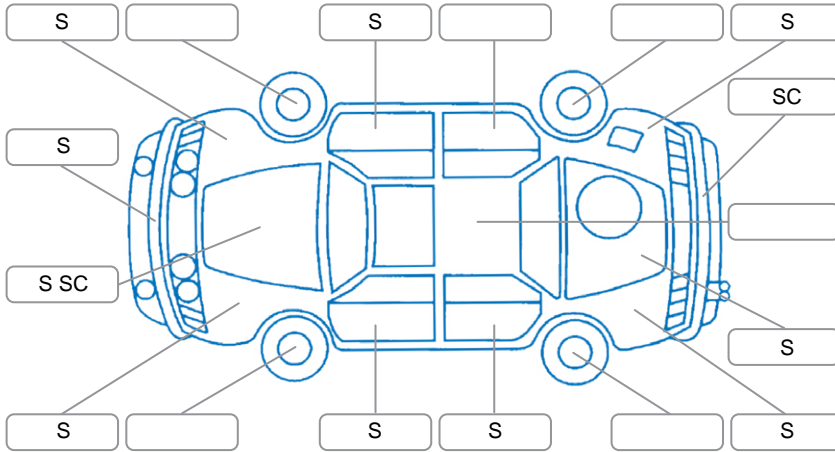

Key

S = Scratch R = Rust C = Crack * = Decals W = Significant scuffs
 D = Dent PT = Paint defect P = Pin dent SC = Stone Chips

Note: some defects and blemishes may not be displayed in the diagram

Body Inspection Comments

- Crack in front grille
- Small stone chips in front windscreen
- Right rear taillight has moisture (possibly leaking)

Conditions During Body Inspection: Dry

Under Carriage and Under Bonnet Inspection Comments